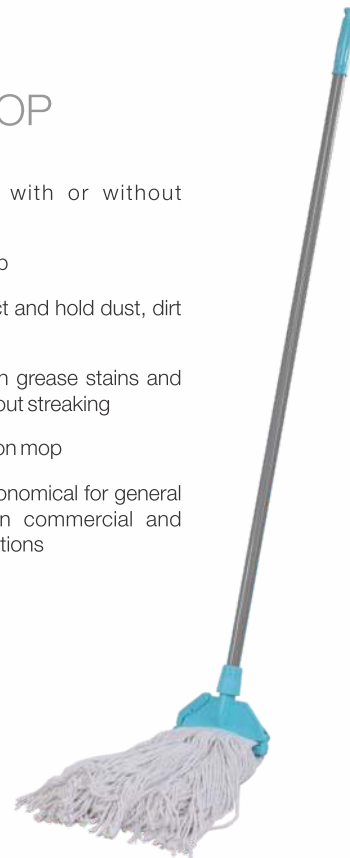

ELITE FLOOR MOP

- Can be used with or without chemicals
- Wet, Dry or Dump
- Use dry to attract and hold dust, dirt and hair
- Use wet to clean grease stains and scuff marks without streaking
- High quality cotton mop
- Effective and economical for general floor cleaning in commercial and industrial applications