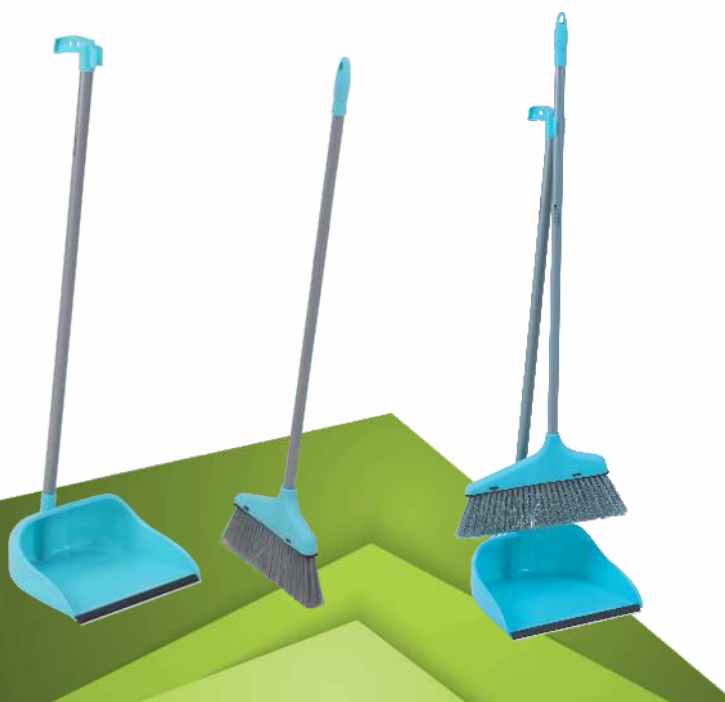

STANDARD BROOM WITH PAN STAND

- Multipurpose broom for floor & wall
- Easily remove jala (Cobweb) from walls
- Durable & Easy to clean