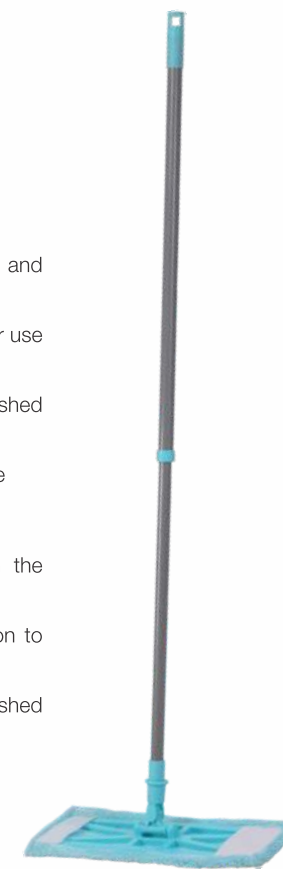

## FLAT STANDARD WET AND DRY MOP

- ▶ Microfibre Mop Extendable
- ▶ For Wet and Dry use
- ▶ Can be used wet and dry from cleaning and polishing
- ▶ Rinse the mop head with clear water after use and let dry
- ▶ Best performance cloth should be washed regularly upto to 60°
- ▶ Turn left or right to adjust height for purpose
- ▶ Universal pole can be adjust for purpose
- ▶ The microfibre pad can be cleaned in the washing machine once you're down
- ▶ Easy change for refill by press the button to remove from the plastic frame
- ▶ Safe on all surface vinyl, ceramic tiles, finished wood, laminate and marble floors