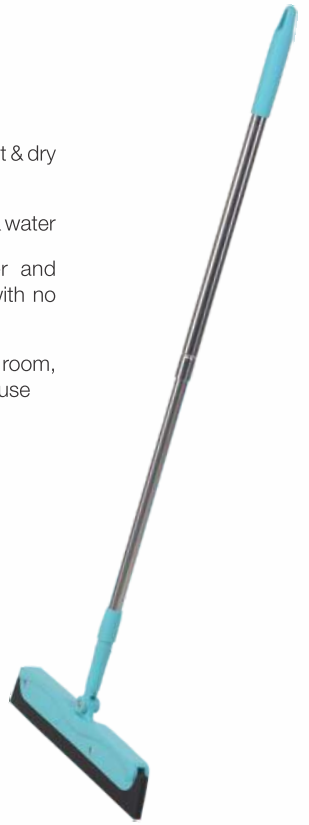

STANDARD FLOOR WIPER

- EVA material can be used in wet & dry condition
- Easy to remove dirt, hair, dust & water
- EVA material removes water and leave your floor clean & dry with no stain
- Suitable for bathroom, living room, kitchen, bedroom and pet's house