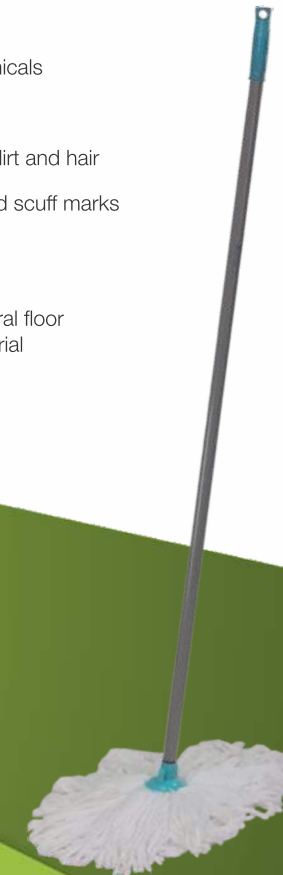

STANDARD FLOOR MOP

- Can be used with or without chemicals
- Wet, dry or damp
- Use dry to attract and hold dust, dirt and hair
- Use wet to clean grease stains and scuff marks without streaking
- High quality cotton mop
- Effective and economical for general floor cleaning in commercial and industrial applications